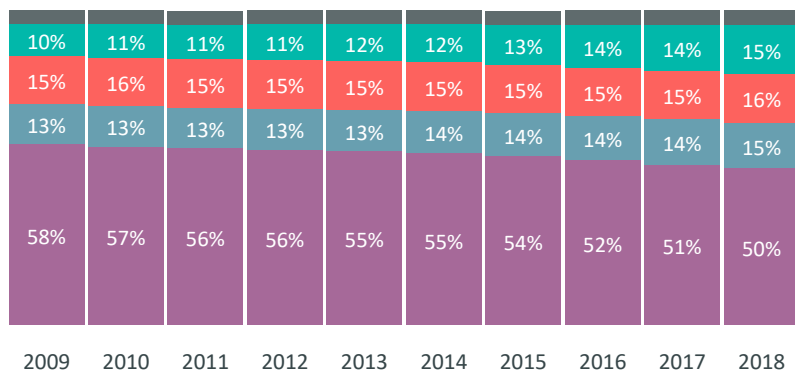

HOW HAVE ROLLS CHANGED OVER THE PAST TEN YEARS?

Total number of Catholic students, ten year trend

HOW ARE ETHNICITIES REPRESENTED?

Student body ethnicity of Catholic schools, ten year trend

NB: Other includes Middle Eastern/Latin American/African (MELAA), Other and international fee paying students

● % European/ Pākehā ● % Māori ● % Pasifika ● % Asian ● % Other

WHAT TYPES OF SCHOOLS DO WE OPERATE?

School type by number of students and number of schools, with percentage

NB: Year 13 schools includes Year 14 and Year 15