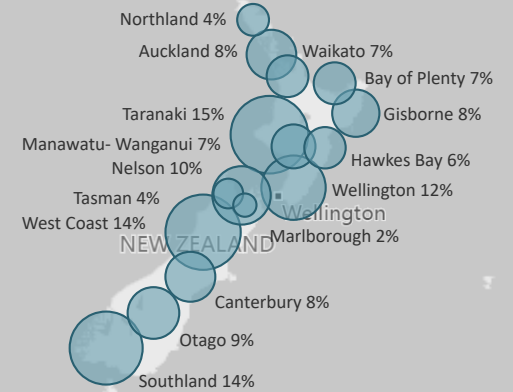

REGIONALLY, WHAT % OF ALL STUDENTS ARE ATTENDING CATHOLIC SCHOOLS?

Percent of all students in region in Catholic schools