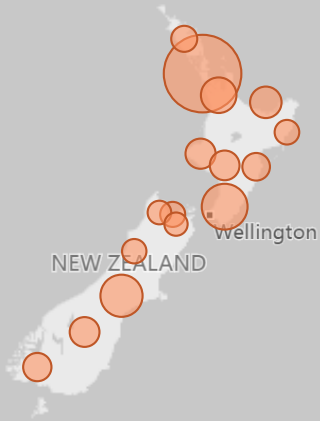

● % European/ Pākehā ● % Māori ● % Pasifika ● % Asian ● % Other

WHAT TYPES OF SCHOOLS DO WE OPERATE?

School type by number of students and number of schools, with percentage

NB: Year 13 schools includes Year 14 and Year 15

Students		Schools	
10,146	15.2%	Contributing (Y1-6)	47 (19.8%)
24,807	37.1%	Full Primary (Y1-8)	141 (59.5%)
22,406	33.5%	Secondary (Y7-13)	30 (12.7%)
9,529	14.2%	Secondary (Y9-13)	19 (8.0%)

WHERE ARE OUR STUDENTS?

Number of students in Catholic schools by region

© 2018 Microsoft Corporation

Cath. Students by Region % All Students in Cath. Schools

1,330	Northland Region	4%
23,007	Auckland Region	8%
5,326	Waikato Region	7%
3,625	Bay of Plenty Region	7%
731	Gisborne Region	8%
3,053	Taranaki Region	15%
2,865	Manawatu-Wanganui Region	7%
1,989	Hawkes Bay Region	6%
9,644	Wellington Region	12%
910	Nelson Region	10%
315	Tasman Region	4%
162	Marlborough Region	2%
640	West Coast Region	14%
8,110	Canterbury Region	8%
2,901	Otago Region	9%
2,280	Southland Region	14%
66,888	<- Total	Average -> 8%